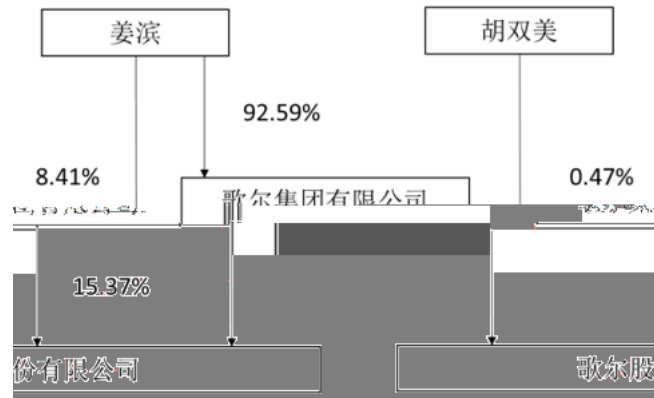

## 2

MEMS                      /                      MEMS

MEMS                      VR                      AR                      AR

VR

AR

TWS

□ √

4

1

10

	178,252		198,374		0		0
		5%	10				
		15.37%	525,183,974				100,400,305
		9.36%	319,905,460				
		8.41%	287,397,406	280,115,554			
		7.33%	250,345,197	187,758,898			15,000,000
		2.43%	83,044,011				
		0.74%	25,299,922				
		0.71%	24,132,745				
		0.69%	23,636,361				
		0.62%	21,089,337				
		0.60%	20,654,581				
		150,000,000					

2

10

□ √

3

5

□ √

1	2020 6 12	4,000	100	400,000
	2020 7 13		“ 2”	“128112” 2021 1 15
				“ 2” “
2”			100.14 /	2021
3 2		“ 2” 2021 3 11	“ 2”	
2	2020 11 10			2021 3 1
		15		214,998.7749
		10.4075%		95.8773% 85.8989%
		2021 4 21		
	<			>
2021 11 8				<
			>	
	2021	2021 12 28		
			2021 549	
3	2021 1 29	2021 2 9		
	<	>		
	A			2021 2 3 2021 2
23			59,929,533	